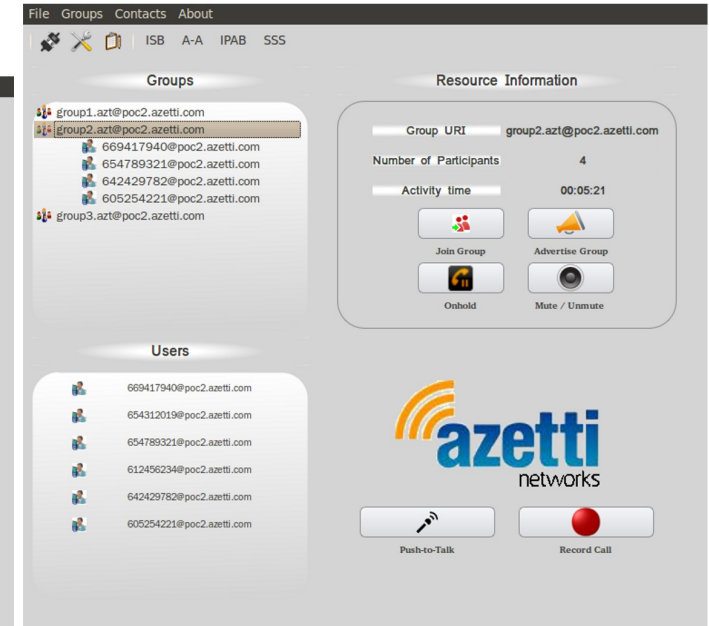

OMA PoC PC Dispatcher

PC Dispatcher Client

1-to-1 Calls
Group Calls
Statistics & Reports

Windows/Linux Compatible

LBS Toolkit available

PC Dispatcher Client OMA PoC