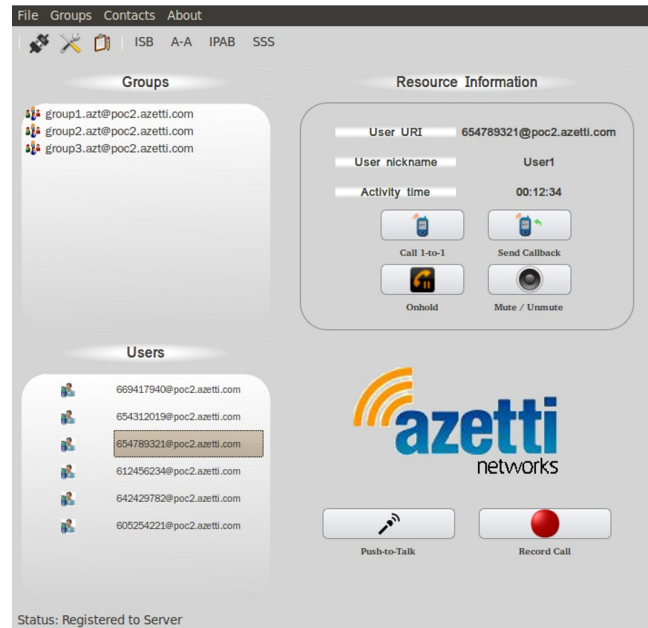

OMA PoC PC Dispatcher

PC Dispatcher Client

1-to-1 Calls
Group Calls
Statistics & Reports

Windows/Linux Compatible

LBS Toolkit available

PC Dispatcher Client OMA PoC